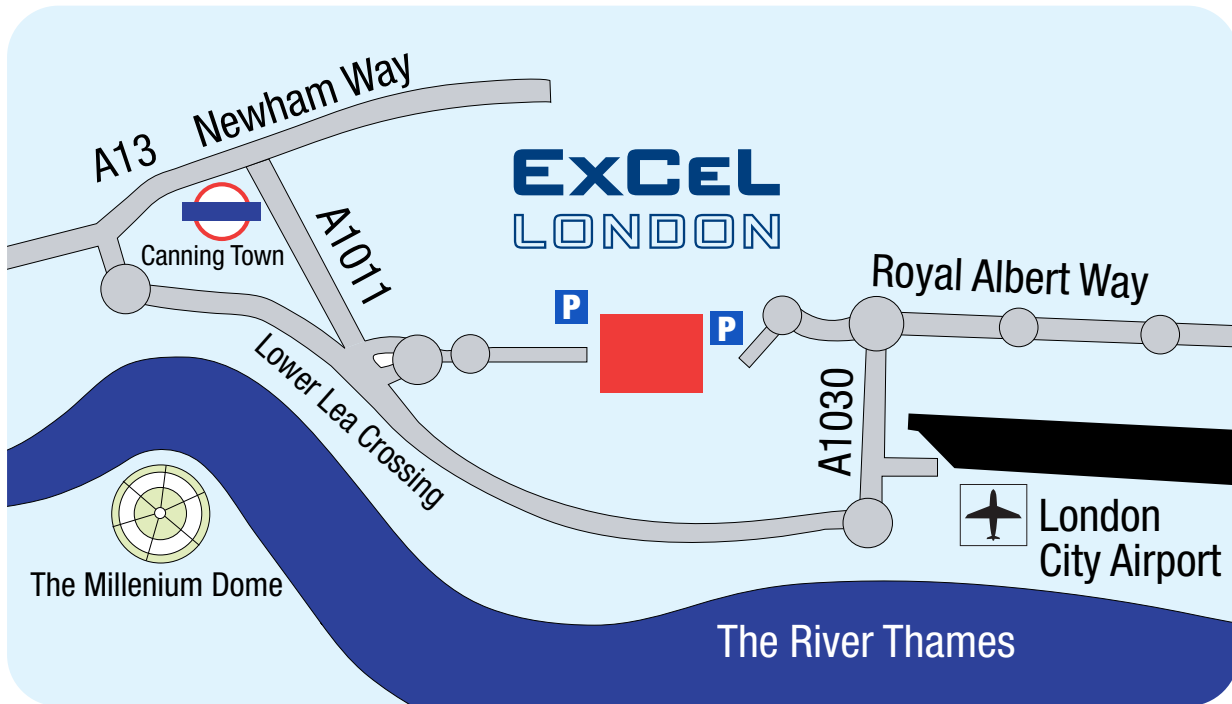

# ExCeL, London

**EXCeL**  
LONDON

One Western Gateway  
Royal Victoria Dock  
London  
E16 1XL  
General Enquiries

T: +44 (0)20 7069 5000  
E: [info@excel-london.co.uk](mailto:info@excel-london.co.uk)