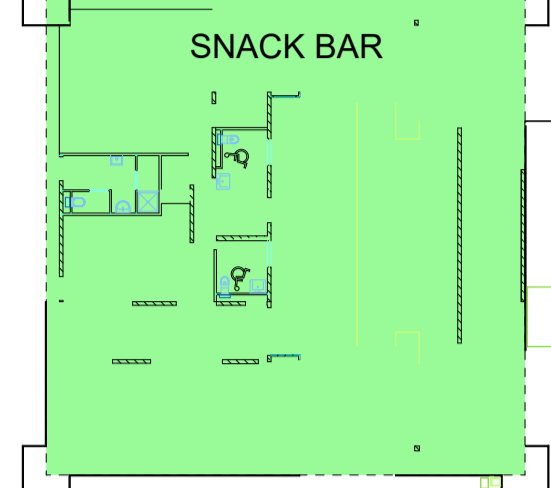

DELEGATE DINING AREA

177.85

CONFERENCE ROOMS

CONFERENCE ROOMS

MAIN ENTRANCE
CONFERENCE & EXHIBITION

Passenger Terminal EXPO 2020

31 MARCH, 1,2 APRIL 2020
HALL 7.3
PARIS EXPO PORTE DE VERSAILLES

DELEGATE COFFEE AREA