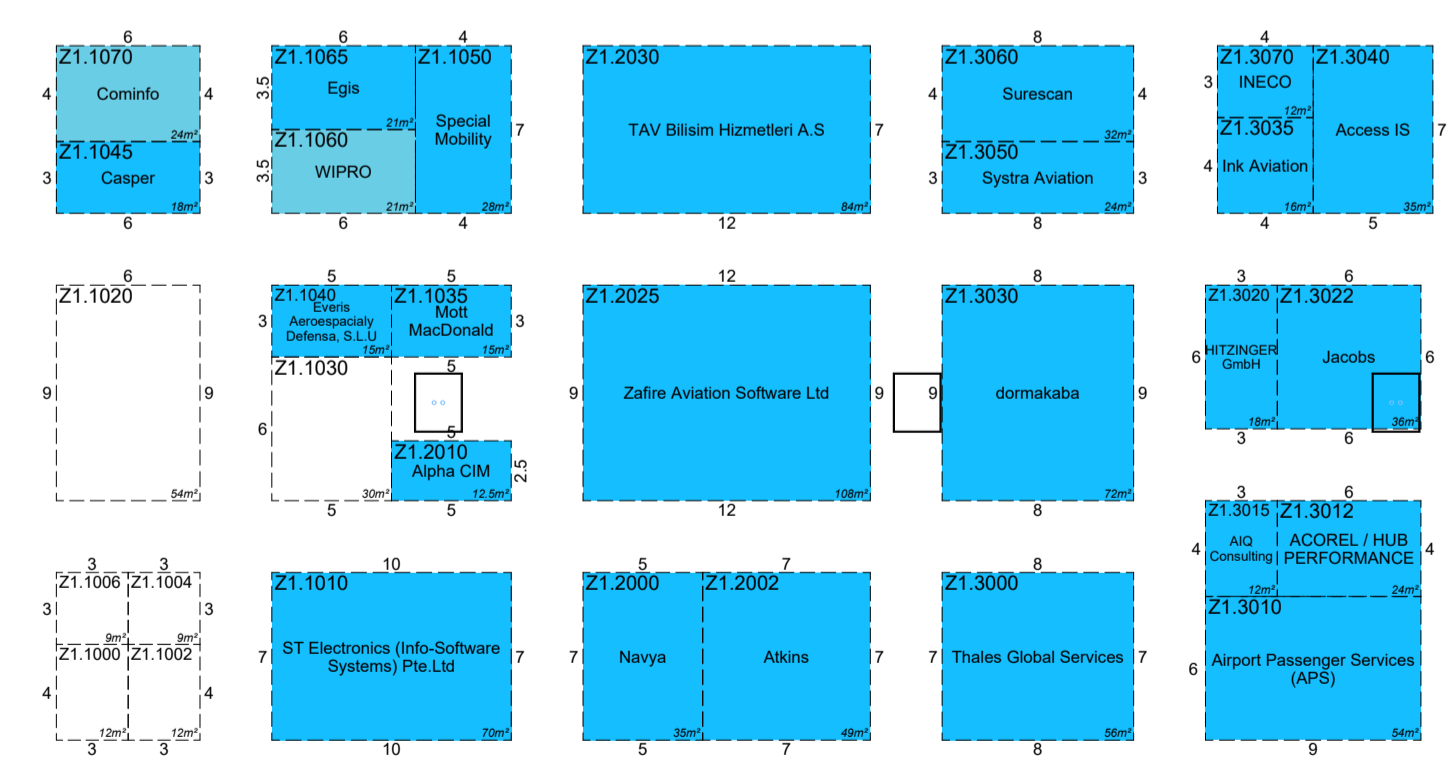

DELEGATE DINING AREA

177.85

CONFERENCE ROOMS

CONFERENCE ROOMS

MAIN ENTRANCE
CONFERENCE & EXHIBITION

Passenger Terminal EXPO 2020

31 MARCH, 1,2 APRIL 2020
HALL 7.3
PARIS EXPO PORTE DE VERSAILLES

DELEGATE COFFEE AREA