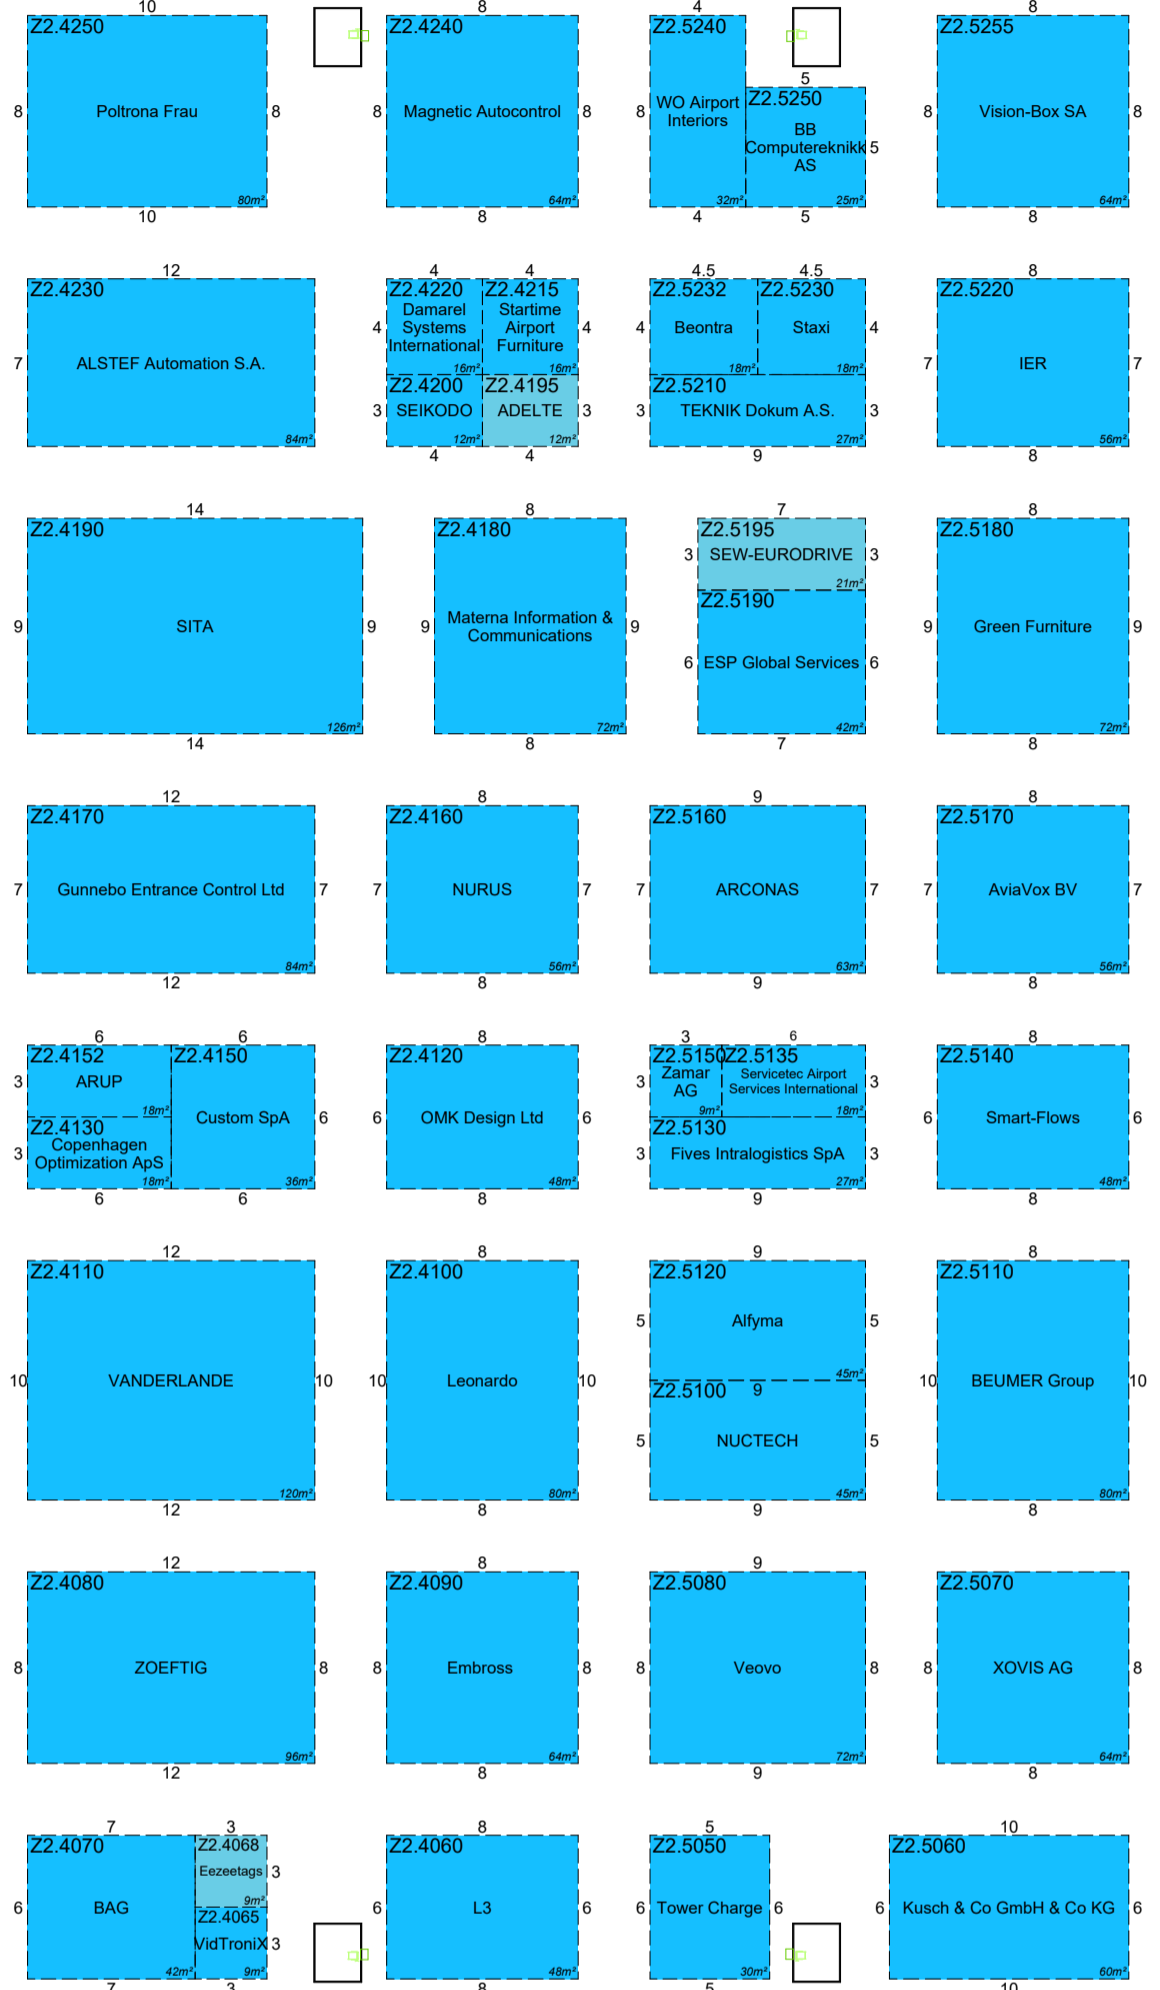

DELEGATE DINING AREA

177.85

CONFERENCE ROOMS

CONFERENCE ROOMS

MAIN ENTRANCE
CONFERENCE & EXHIBITION

Passenger Terminal EXPO 2020

31 MARCH, 1,2 APRIL 2020
HALL 7.3
PARIS EXPO PORTE DE VERSAILLES

DELEGATE COFFEE AREA