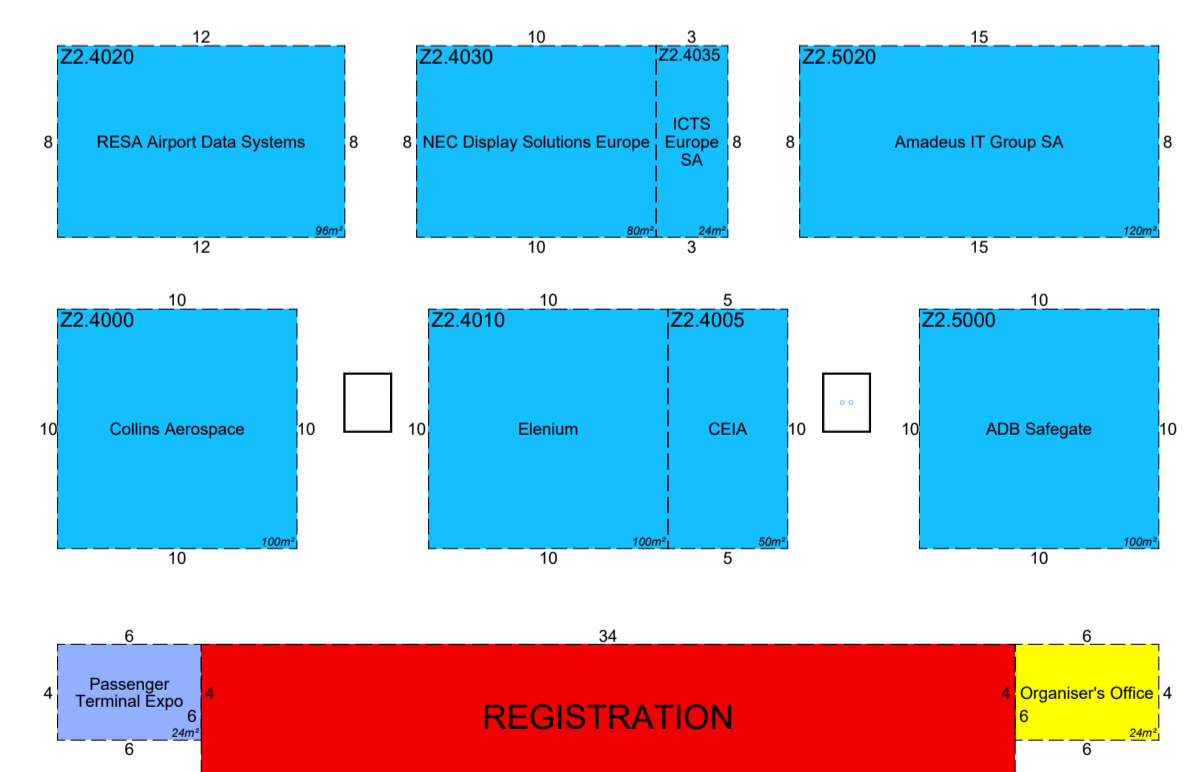

DELEGATE DINING AREA

177.85

CONFERENCE ROOMS

CONFERENCE ROOMS

MAIN ENTRANCE
CONFERENCE & EXHIBITION

Passenger Terminal EXPO 2020

31 MARCH, 1,2 APRIL 2020
HALL 7.3
PARIS EXPO PORTE DE VERSAILLES

DELEGATE COFFEE AREA