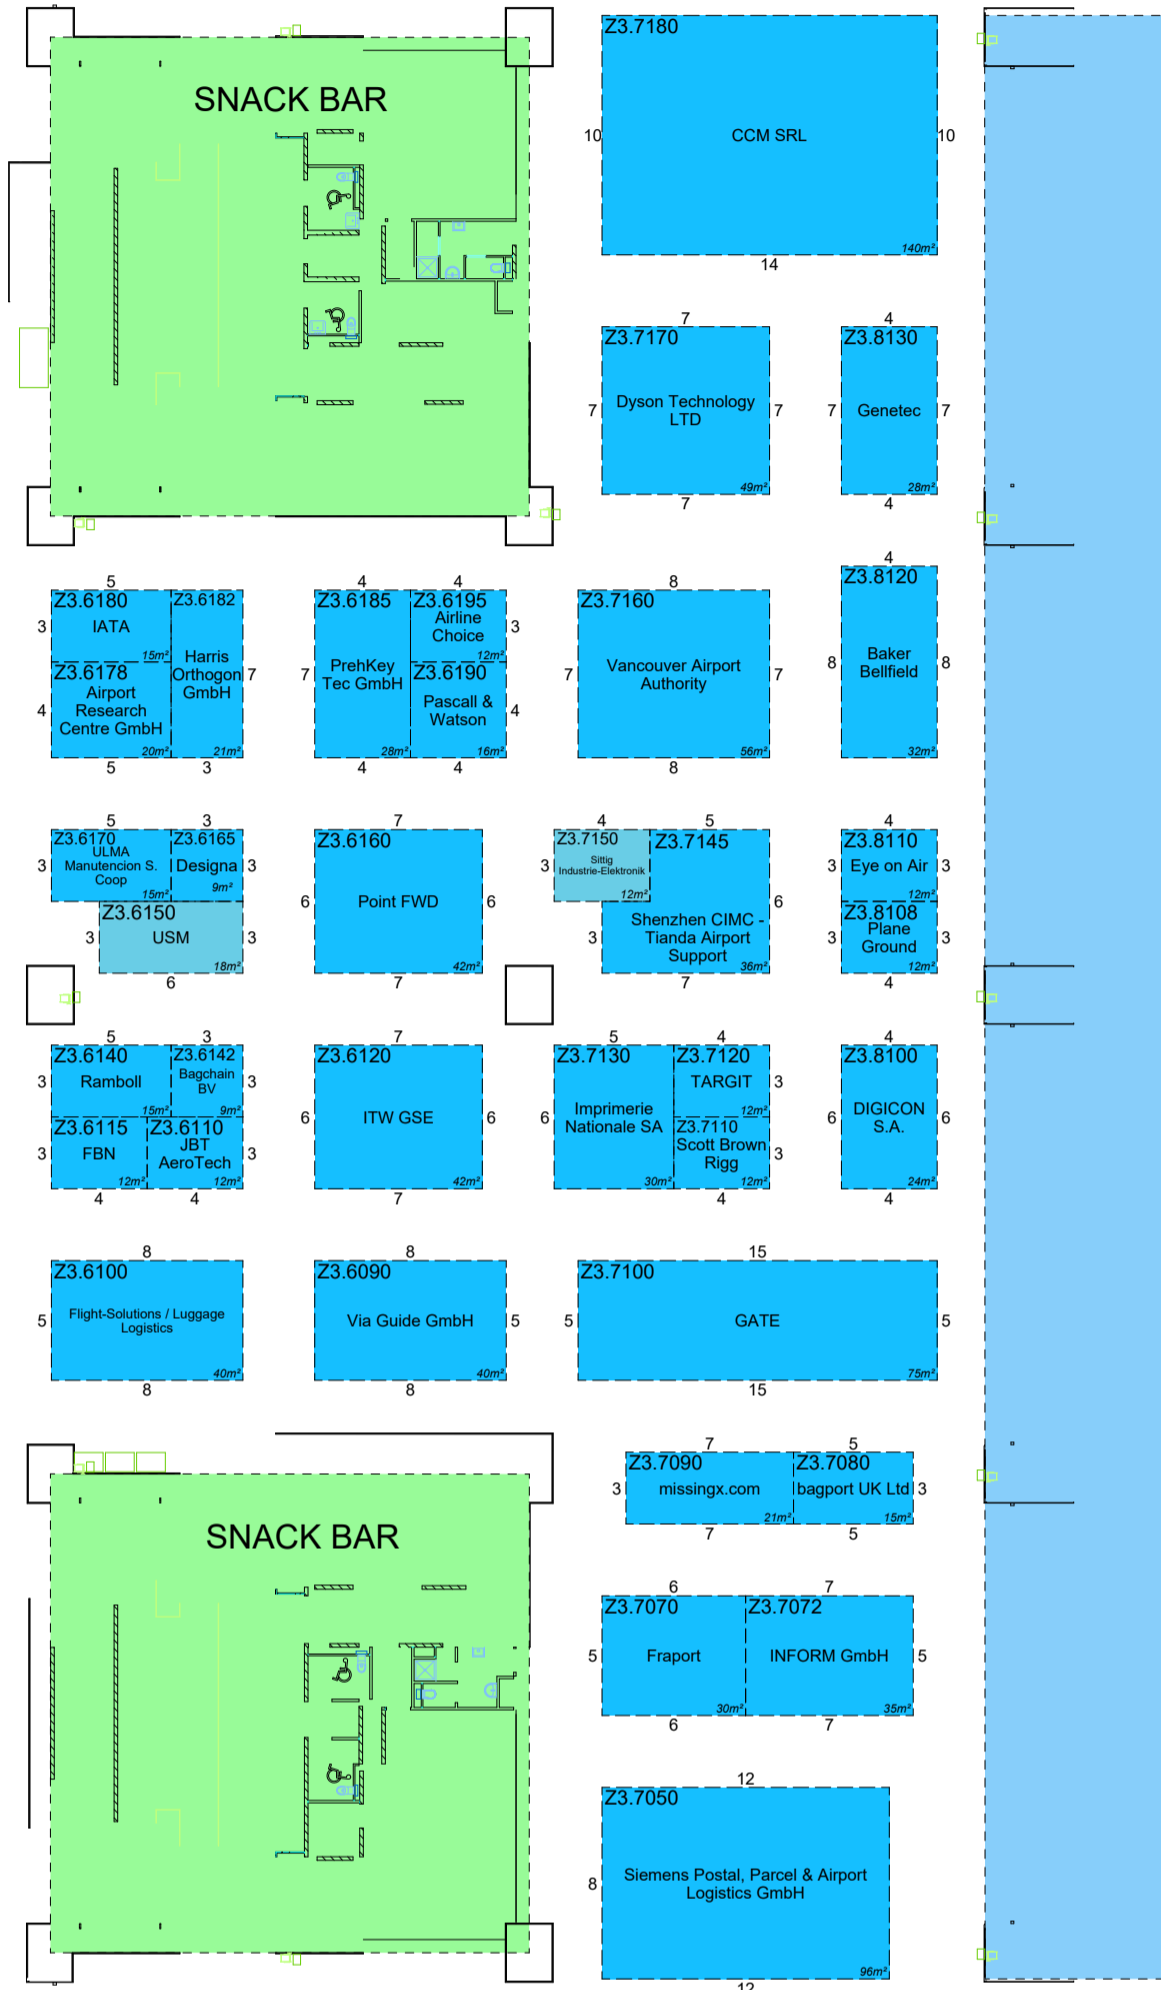

DELEGATE DINING AREA

177.85

CONFERENCE ROOMS

CONFERENCE ROOMS

MAIN ENTRANCE
CONFERENCE & EXHIBITION

Passenger Terminal EXPO 2020

31 MARCH, 1,2 APRIL 2020
HALL 7.3
PARIS EXPO PORTE DE VERSAILLES

DELEGATE COFFEE AREA