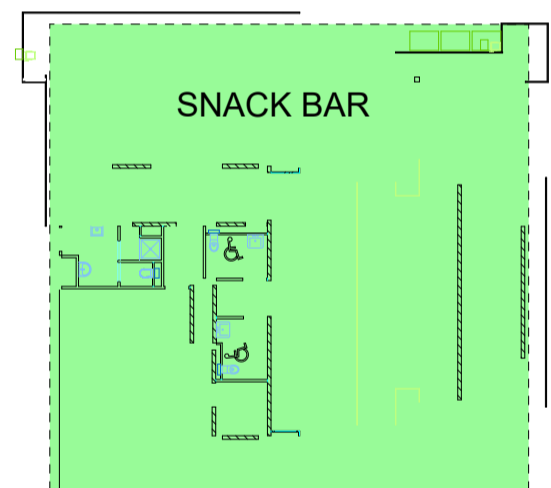

DELEGATE DINING AREA

177.85

CONFERENCE ROOMS

CONFERENCE ROOMS

MAIN ENTRANCE
CONFERENCE & EXHIBITION

Passenger Terminal EXPO 2020

31 MARCH, 1,2 APRIL 2020
HALL 7.3
PARIS EXPO PORTE DE VERSAILLES

DELEGATE COFFEE AREA