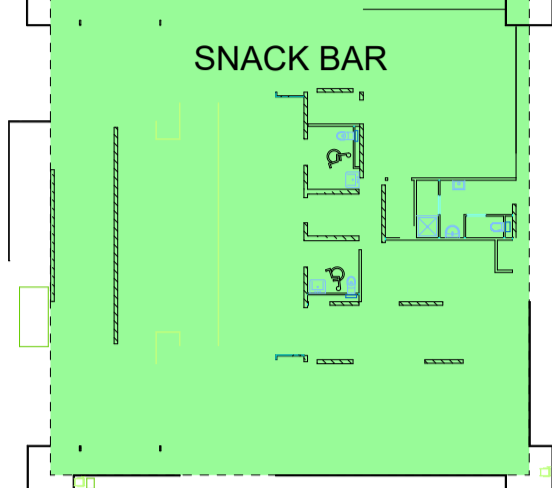

DELEGATE DINING AREA

177.85

CONFERENCE ROOMS

CONFERENCE ROOMS

MAIN ENTRANCE
CONFERENCE & EXHIBITION

Passenger Terminal EXPO 2020

31 MARCH, 1,2 APRIL 2020
HALL 7.3
PARIS EXPO PORTE DE VERSAILLES

DELEGATE COFFEE AREA