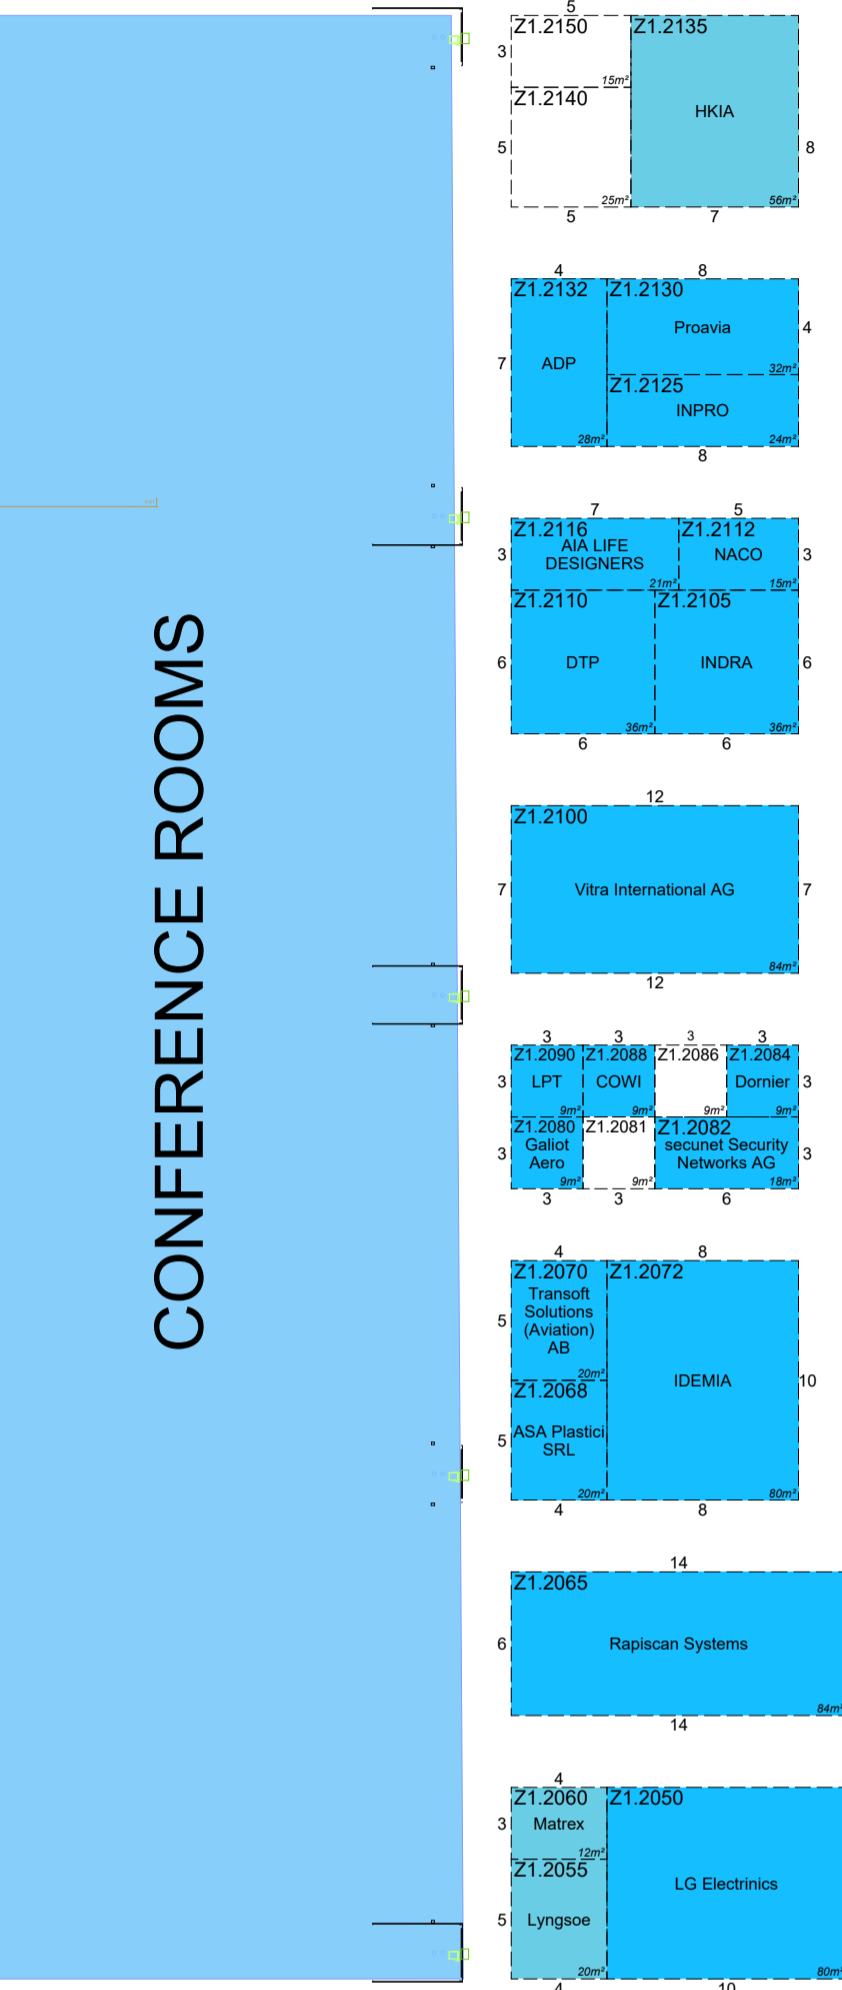

DELEGATE DINING AREA

177.85

CONFERENCE ROOMS

CONFERENCE ROOMS

MAIN ENTRANCE
CONFERENCE & EXHIBITION

Passenger Terminal EXPO 2020

31 MARCH, 1,2 APRIL 2020
HALL 7.3
PARIS EXPO PORTE DE VERSAILLES

DELEGATE COFFEE AREA