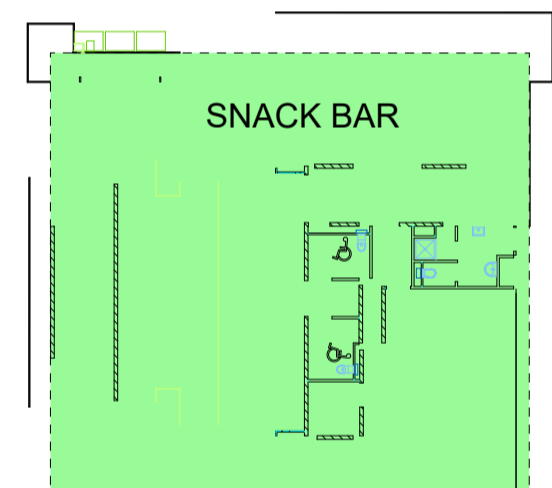

DELEGATE DINING AREA

177.85

CONFERENCE ROOMS

CONFERENCE ROOMS

MAIN ENTRANCE
CONFERENCE & EXHIBITION

Passenger Terminal EXPO 2020

31 MARCH, 1,2 APRIL 2020
HALL 7.3
PARIS EXPO PORTE DE VERSAILLES

DELEGATE COFFEE AREA