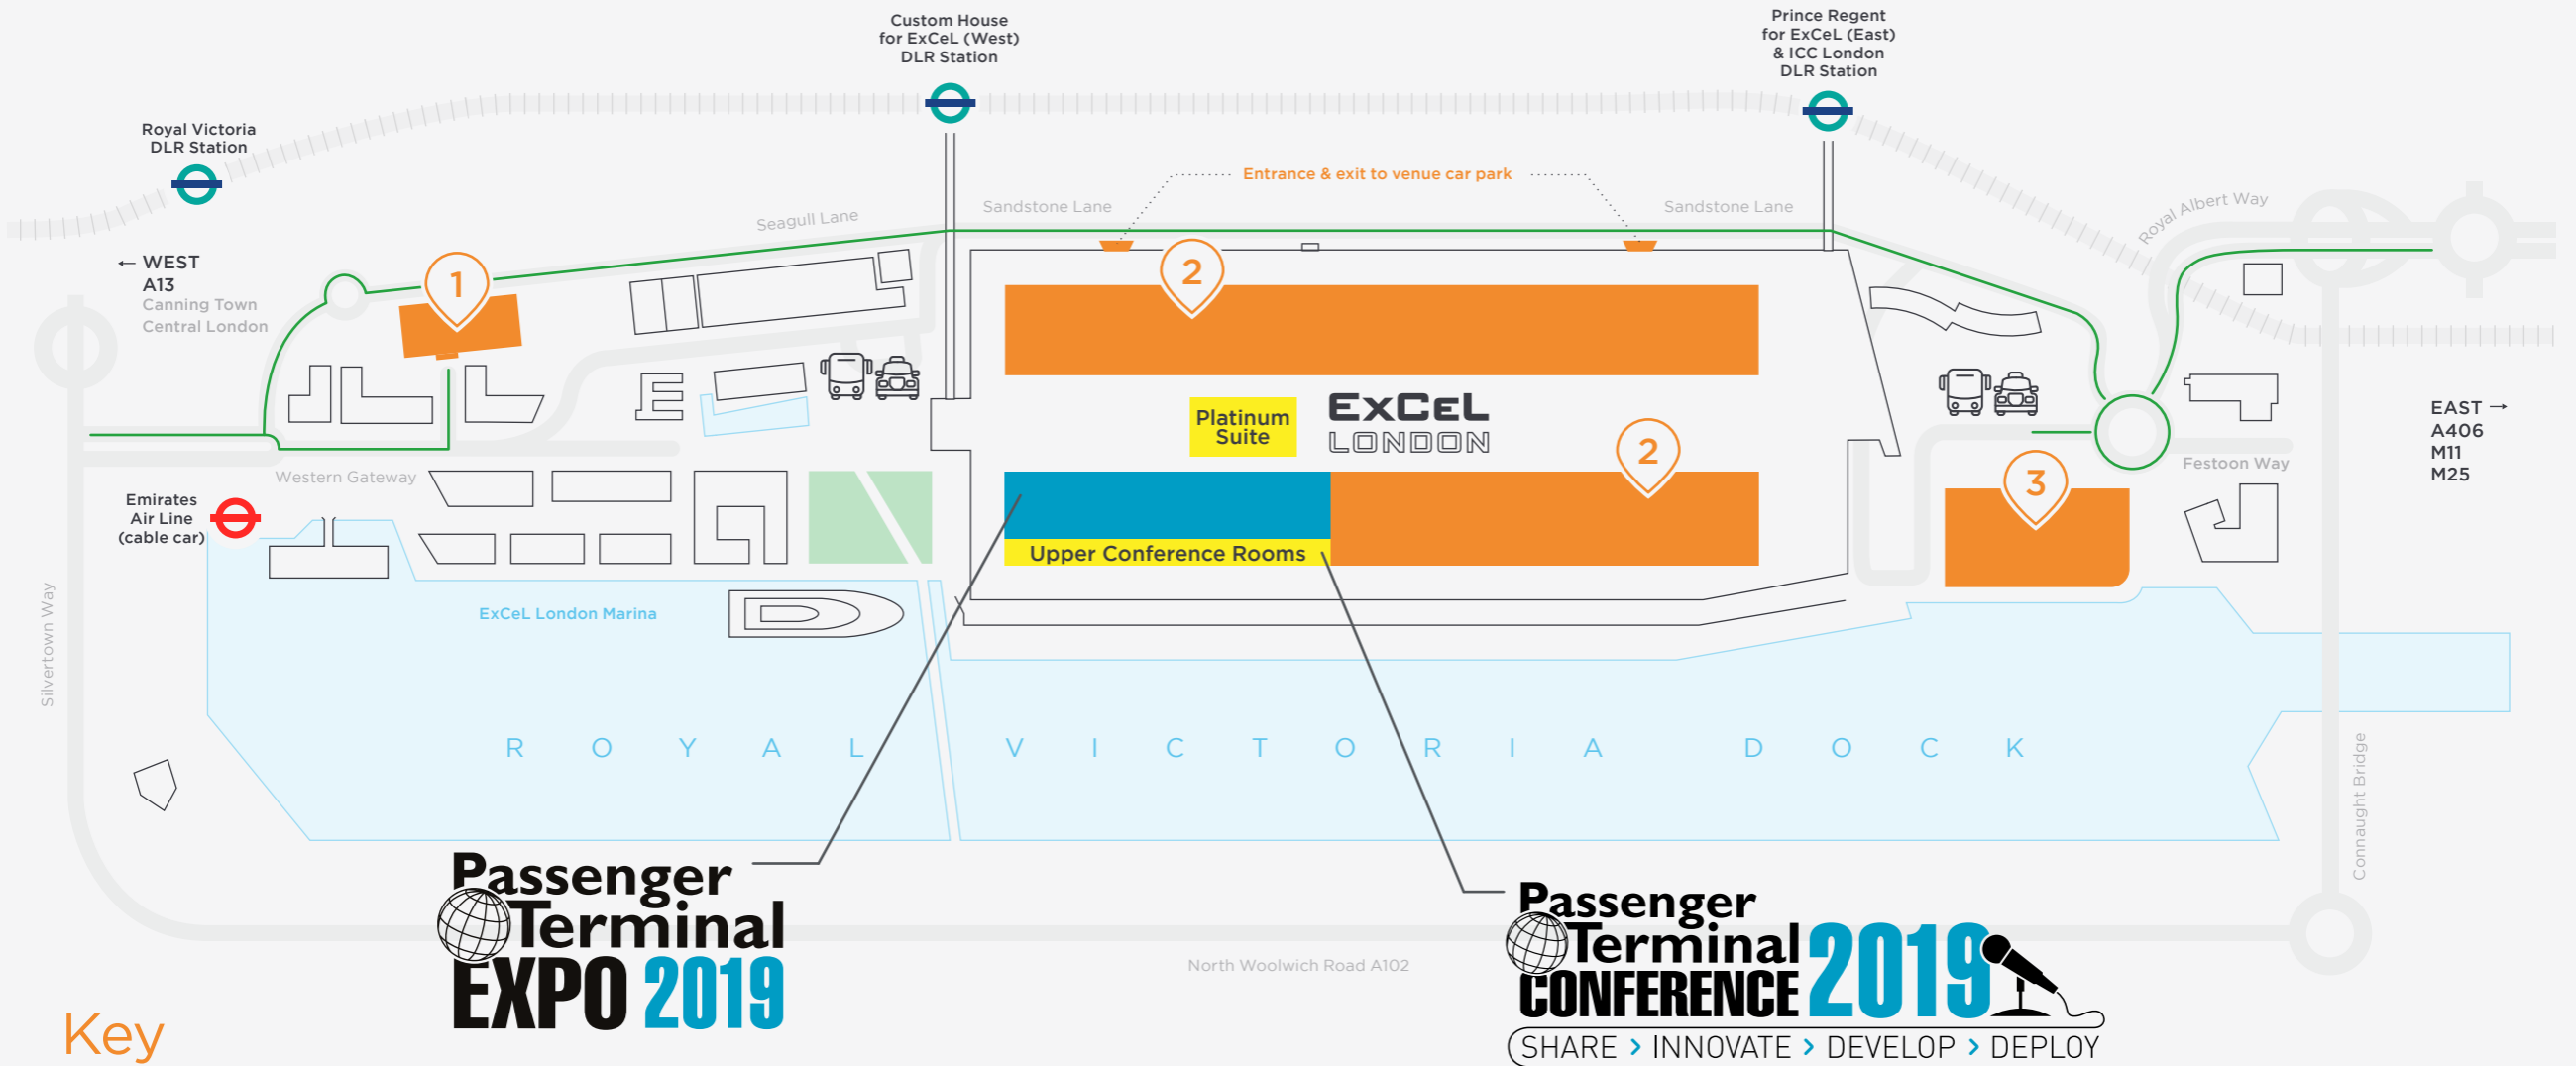

## ExCeL parking map

# Passenger Terminal EXPO 2019

### Key

- 1 Royal Victoria car park
- 2 Venue car park
- 3 East car park
- Coach, bus and taxi drop-off
- Access route